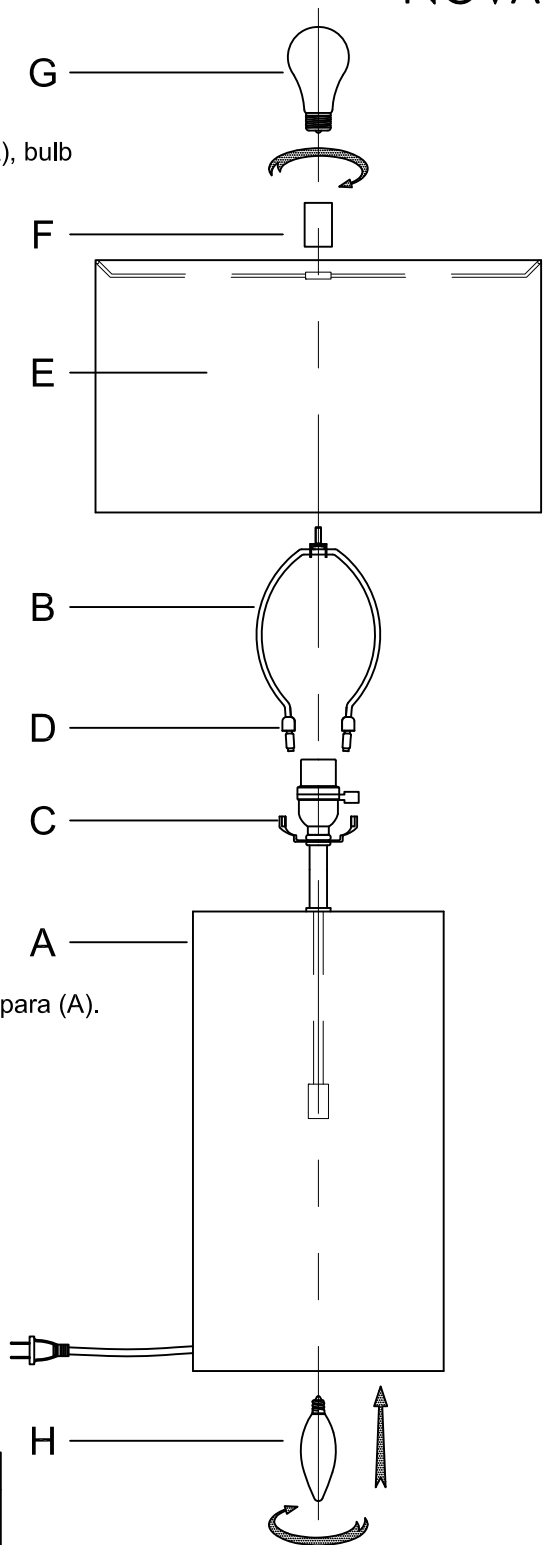

INSTRUCCIONES DE ENSAMBLE

Lampara de Mesa

1. Cuidadosamente remueva de la caja todas las partes de la lampara. Por favor consulte la lista de los articulos incluidos.
2. Pare la base de la lampara (A) en una superficie plana.
3. Inserte el arpa (B) a la montura (C).
4. Asegure el arpa (B) deslizando las cubiertas (D) sobre la montura (C).
5. Adjunte la pantalla (E) encima de la rosca del arpa (B) y asegure con el pináculo (F).
6. Inserte la bombilla (G) - (NO INCLUIDO) al enchufe.
7. Inserte la bombilla (H) - (INCLUIDO) al enchufe localizado adentro de la base (A). El acceso al enchufe esta localizado debajo de la base de lampara (A).

IMPORTANTES INSTRUCCIONES DE SEGURIDAD

Esta lampara tiene un enchufe polarizado (una navaja es mas ancha que la otra) como forma de seguridad para reducir el riesgo de un shock electrico. Este enchufe polarizado entrara en una conexión solo de un lado. Si el enchufe no entra en la conexión trate al reverso. Si aun asi no entra, contacte a un electricista calificado. Nunca use una extension a menos que el enchufe pueda ser conectado completamente. No altere el enchufe.

ITEMS INCLUDED / ARTICULOS INCLUIDOS				
A	B	E	F	H
LAMP BASE BASE DE LAMPARA	HARP ARPA	SHADE PANTALLA	FINIAL PINÁCULO	NIGHT LIGHT BOMBILLA