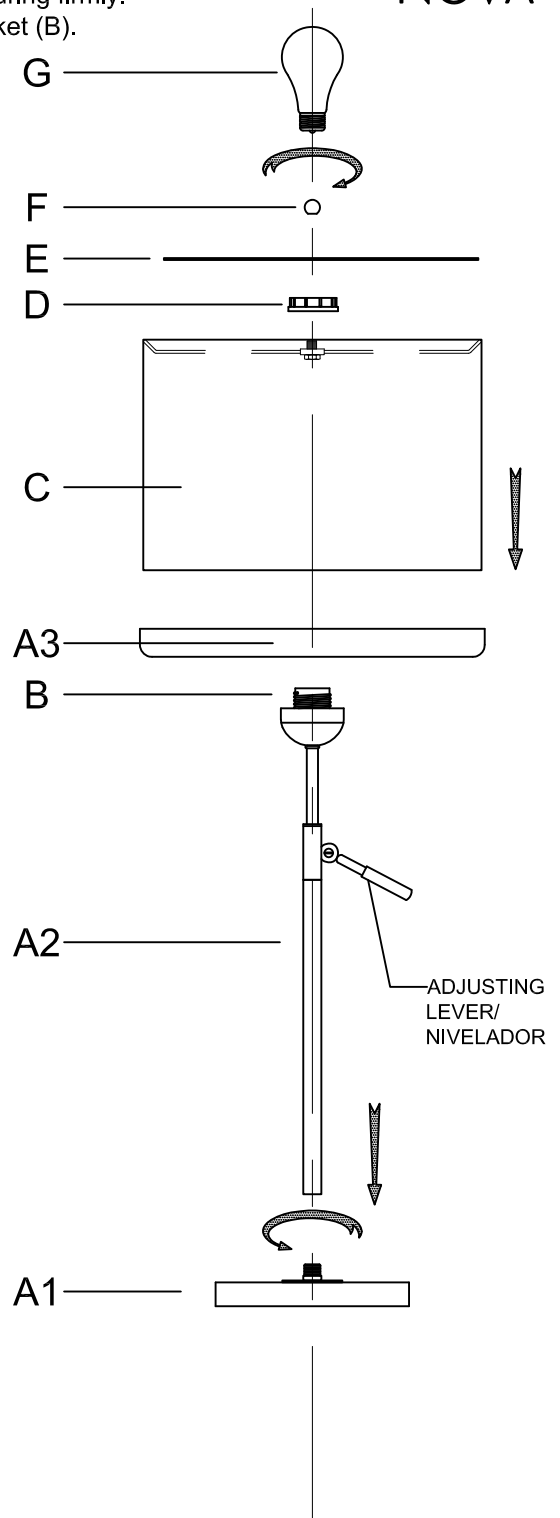

INSTRUCCIONES DE ENSAMBLE

Brim Lampara de Mesa

1. Cuidadosamente remueva de la caja todas las partes de la lampara. Por favor consulte lista de articulos incluidas.
2. Pare la base de la lampara (A1) en una superficie plana y atornille varilla (A2) asegurandola.
3. Inserte soporte (A3) a enchufe (B) seguido por pantalla (C) a enchufe (B).
4. Asegure pantalla (C) usando rondana (D).
5. Inserte bombilla (G) - (NO INCLUIDO) a enchufe (B).
6. Adjunte difusor (E) en cima de la rosca de pantalla (C) y asegure con pínaculo (F).
7. Para ajustar la lampara a altura deseada use nivelador localizado en varilla (A2).

IMPORTANTES INSTRUCCIONES DE SEGURIDAD

Esta lampara tiene un enchufe polarizado (una navaja es mas ancha que la otra) como forma de seguridad para reducir el riesgo de un shock electrico. Este enchufe polarizado entrara en una conexión solo de un lado. Si el enchufe no entra en la conexión trate al reverso. Si aun asi no entra, contacte un electricista calificado. Nunca use una extension a menos que el enchufe pueda ser conectado completamente. No altere el enchufe.

ITEMS INCLUDED / ARTICULOS INCLUIDAS				
A1,A2,A3, B	C	D	E	F
LAMP BASE BASE DE LAMPARA	SHADE PANTALLA	LOCK RING RONDANA	DIFFUSER DIFUSOR	FINIAL PÍNACULO