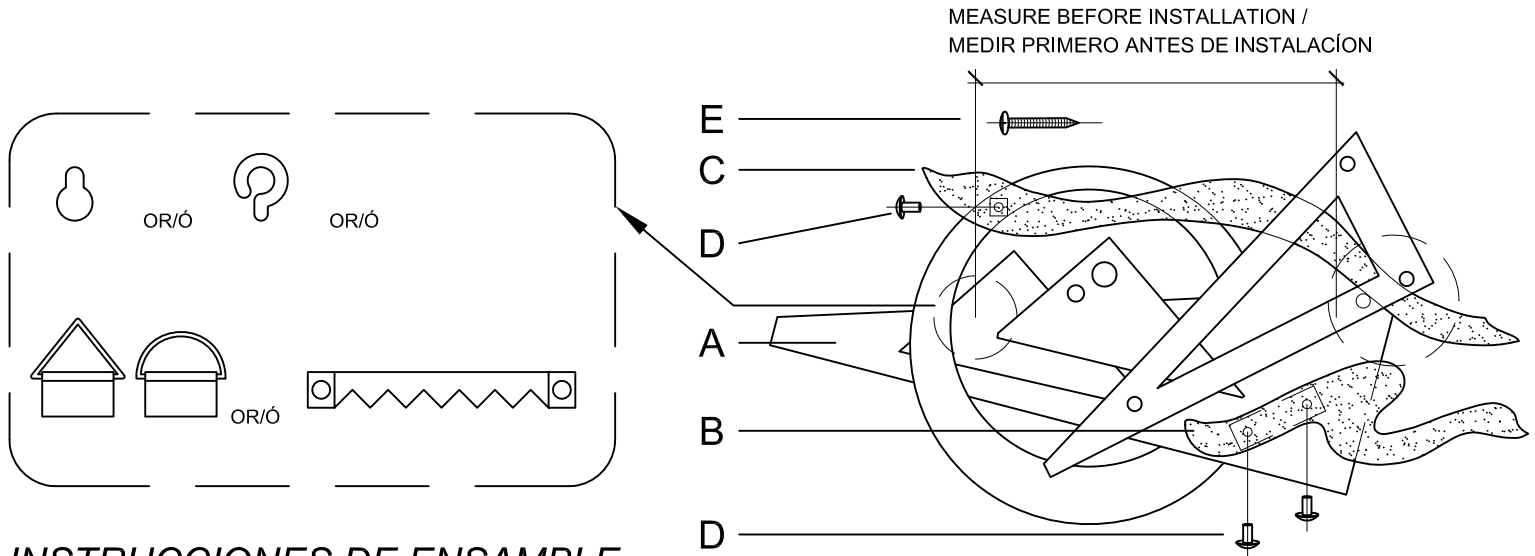

ASSEMBLY INSTRUCTIONS

Wings Wall Art

1. Carefully remove wall art pieces from the box. Please see list of items included in box.
2. Remove threaded screws (D) from wall art (A).
3. Install part (C) by sliding end between wall art (A), there is a hidden arm to hold end in place. Secure part (C) by using screw (D).
4. Install part (B) by screwing screws (D) into wall art (A).
5. Please measure first before installing to desired wall.
6. Install screws (E) - (NOT INCLUDED) to desired height on wall based on measurements.
7. Carefully hang wall art hanger(s) to screws (E) securing it.
8. Care instructions - This piece requires a damp cloth with lukewarm water and light soap, gently wipe off excess with a dry cloth, never let water dry on its own.

IMPORTANT SAFETY INSTRUCTIONS

Never leave wall art hanging by one screw, unless it is required by installation instructions.

INSTRUCCIONES DE ENSAMBLE

Wings Arte de pared

1. Cuidadosamente remueva las piezas del arte de la caja. Por favor consulte la lista de artículos incluidos.
2. Remueva tornillos (D) de el arte (A).
3. Instale parte (C) deslizando entre medio de arte (A), hay una montura encubierta para detener la parte en su lugar. Asegure parte (C) usando tornillo (D).
4. Instale parte (B) usando los tornillos (D) a arte (A).
5. Por favor medir antes de instalar en la pared deseada.
6. Instale los tornillos (E) - (NO INCLUIDOS) a altura deseada en la pared basada en las medidas.
7. Cuidadosamente cuelgue el arte de los ganchos localizados atras del arte (A) a tornillos (E) y asegurelo.
8. Instrucciones de cuidado - Esta pieza requiere una tela húmeda con agua tibia y jabón, seque con una tela seca, nunca deje el agua secarse sola.